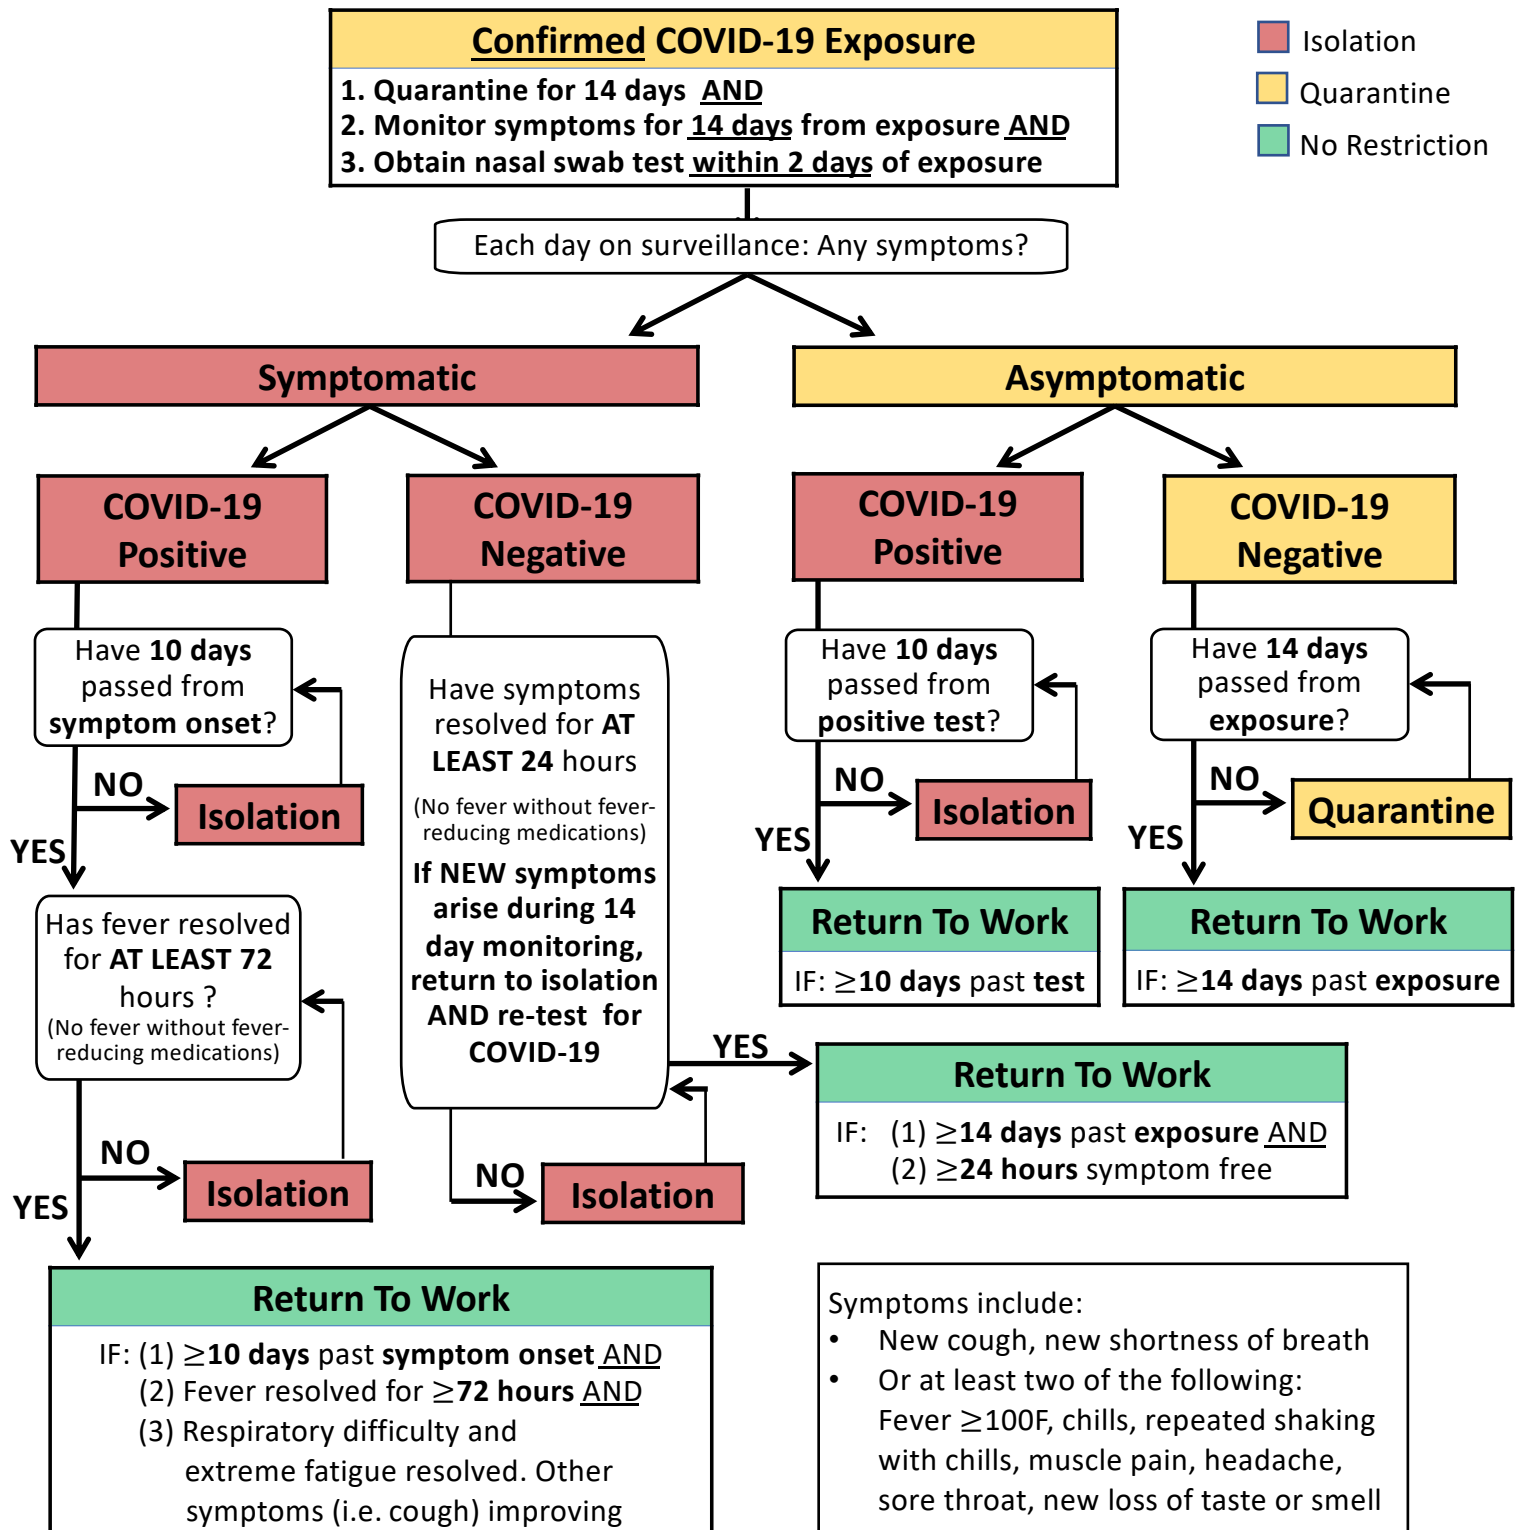

COVID-19 Exposure Guidelines for Return to Work

COVID-19 Exposure Guidelines for Return to Work